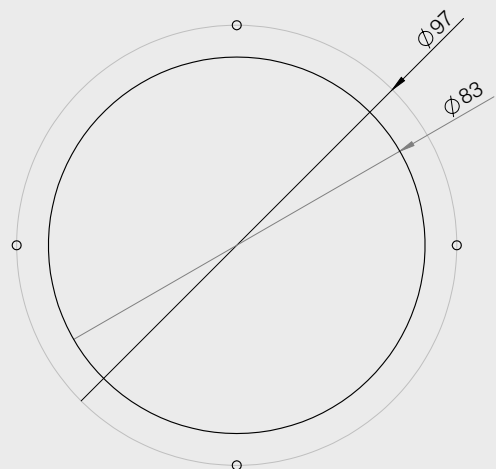

## 4" Waterproof Through Panel Speaker

- 1 Durable**  
The speaker is built from high quality UV stabilised corrosion proof ABS plastic, ensuring longevity.
- 2 Easy Installation**  
Designed to fit through a flat surface. The speaker simply requires a hole cut to size. Take the front panel off and secure into place with supplied screws.
- Waterproof**  
Great for both indoor and outdoor environments.
- Colour Options**  
Available in black or white.

|                           |   |
|---------------------------|---|
| <b>Unit Weight</b>        | 0.32Kg                                      |
| <b>Unit Dimensions</b>    | 64 x 101.6 x 101.6mm                        |
| <b>Frequency Response</b> | 80Hz - 22KHz                                |
| <b>Max Power</b>          | 80W   |
| <b>Impedance</b>          | 4Ω  |
| <b>IPS Rating</b>         | IP66  |
| <b>Colour Options</b>     | White, Black                                |
| <b>Included</b>           | 1 x 4" Through Panel Speaker, Fixing Screws |

Fitting Hole Dimensions