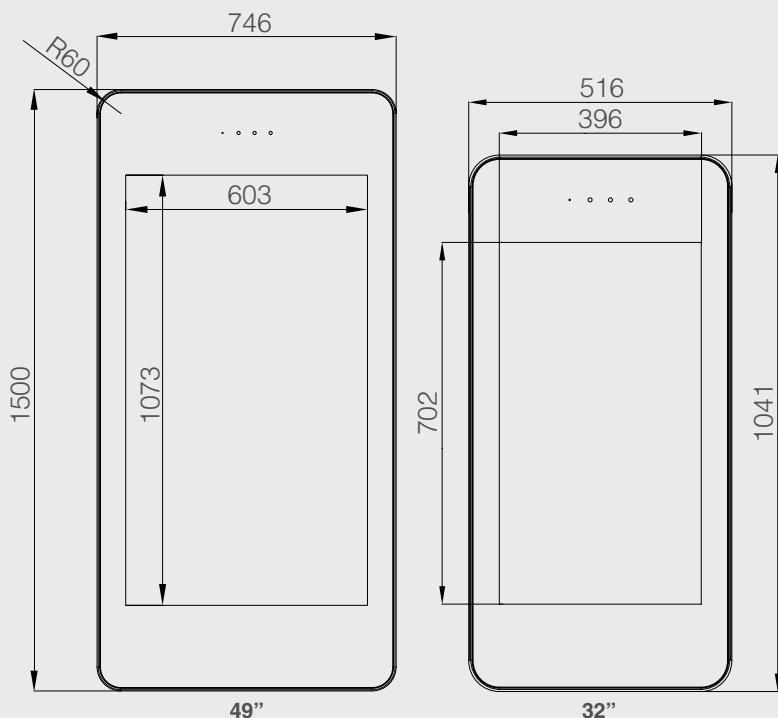

# Technical Information

For additional technical drawings, please visit the download section on the product page.

<b>Unit Weight</b>	Depends on size
<b>Unit Dimensions</b>	Depends on size
<b>Resolution</b>	22-55" - 1080x1920 65" - 3840x2160
<b>Aspect Ratio</b>	16:9
<b>Brightness</b>	22" - 2000cd/m <sup>2</sup> 32-65" - 2500cd/m <sup>2</sup>
<b>Viewing Angle</b>	178°
<b>Contrast Ratio</b>	8000:1
<b>AV Signal Inputs</b>	HDMI, VGA
<b>Input Voltage</b>	AC110~240V (50Hz~60Hz)
<b>Operating Temperature</b>	-20°C to 50°
<b>Supported Media Formats</b>	Video (MPG, AVI, MP4, RM, RMVB, TS), Audio (MP3, WMA), Image (JPG, GIF, BMP, PNG)
<b>Storage via</b>	USB - 2 x USB 2.0 Ports
<b>Internal Memory</b>	6GB
<b>CPU</b>	Quad-Core Cortex-A9 @1.6GHz
<b>GPU</b>	Mali-400 MP4 @400MHz
<b>RAM</b>	1GB DDR3
<b>OS</b>	Android 4.2.2
<b>Included</b>	1 x Outdoor Touchscreen, 1 x AC Power Cable, 1 x Remote Control, 1 x Wall Mount