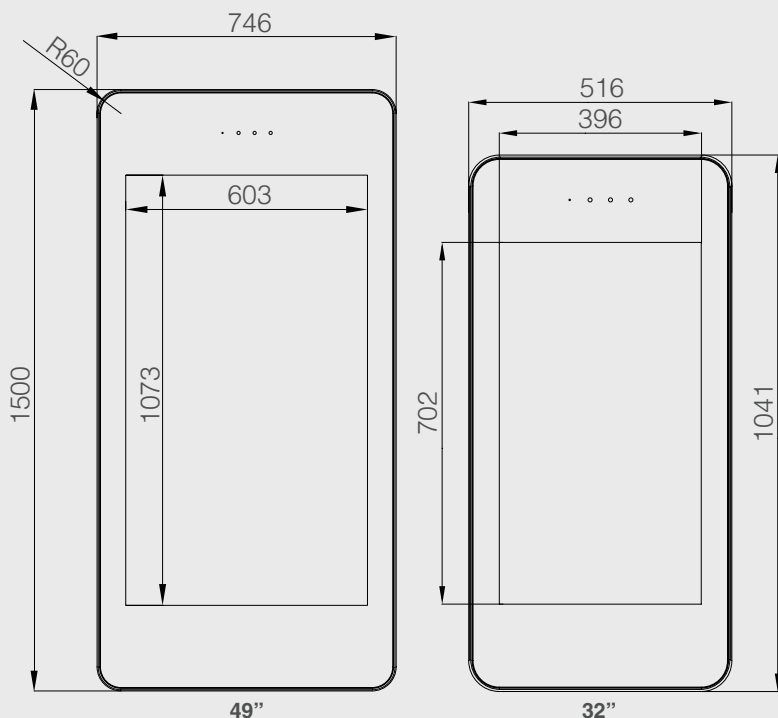

Technical Information

For additional technical drawings, please visit the download section on the product page.

Unit Weight	Depends on size
Unit Dimensions	Depends on size
Resolution	22-55" - 1080x1920 65" - 3840x2160
Aspect Ratio	16:9
Brightness	22" - 2000cd/m ² 32-65" - 2500cd/m ²
Viewing Angle	178°
Contrast Ratio	8000:1
AV Signal Inputs	HDMI, VGA
Input Voltage	AC110~240V (50Hz~60Hz)
Operating Temperature	-20°C to 50°
Supported Media Formats	Video (MPG, AVI, MP4, RM, RMVB, TS), Audio (MP3, WMA), Image (JPG, GIF, BMP, PNG)
Storage via	USB - 2 x USB 2.0 Ports
Internal Memory	6GB
CPU	Quad-Core Cortex-A9 @1.6GHz
GPU	Mali-400 MP4 @400MHz
RAM	1GB DDR3
OS	Android 4.2.2
Included	1 x Outdoor Digital Advertising Display, 1 x AC Power Cable, 1 x Remote Control, 1 x Wall Mount