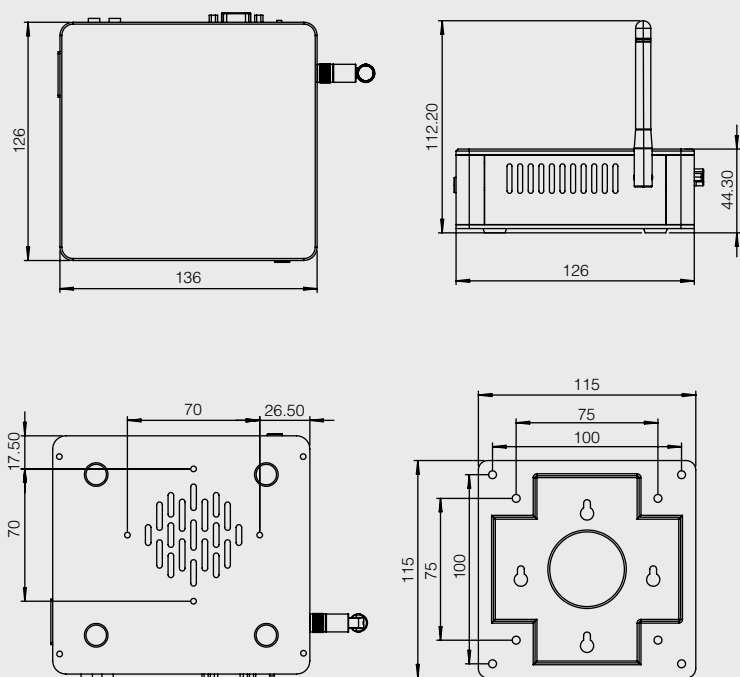

BBPC-i7 Mini Desktop PC

- 1 WiFi Antenna**
Screw on the supplied Antenna to receive a fast and stable WiFi signal.
- 2 Power Input**
Simply connect the supplied 'DC-12V' to give power to the device.
- 3 HDMI & VGA**
Connect to an external display with a HDMI or VGA cable (not supplied).
- 4 LAN Connection**
Onboard Ethernet Port for wired internet access.
- 5 Speaker / Microphone**
Connect headphones or speaker via the Speaker Output or connect a Microphone via the Mic Input.
- 6 USB Connections**
The BBPC-i7 offers 2 x USB 2.0 and 4 x USB 3.0 - ensuring a fast connection to any peripheral or accessories.
- 7 ON / OFF Button**
Power on / Shut down the device via this button.

Technical Information

Unit Weight	0.63Kg
Packaged Weight	1.2Kg
Packaged Dimensions	195 x 187 x 98mm
Unit Dimensions	136 x 126 x 44.30mm
Processor Brand	Intel
Processor Model	i7-7500U
Processor Main Frequency	2.70GHz
Graphics Card Type	Integrated Card
Graphics	Intel HD Graphics 620
Hard Drive Capacity	240GB
Storage	mSATA SSD
Ethernet	10/100/1000M Gigabits LAN
Video Output	HDMI, VGA
Audio Output	3.5mm Jack
OS	Windows 10 Pro
Internal Memory	8GB
WiFi	802.11b/g/n, 300M
Power Input	DC-12V
Included	
1 x BBPC-i7, 1 x Power Supply, 1 x WiFi Antenna, Fixing Screws, VESA Mount	