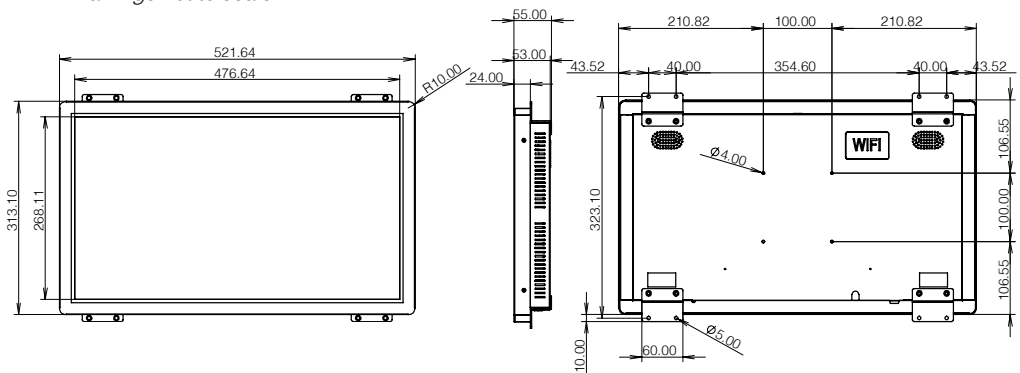

Technical Information

Unit Weight	6.1Kg
Screen Dimensions	535W x 55D x 328.5H mm
Material	Metal
Touchscreen I/O	1 x DC 12V Input, Headphone & Mic ports, 1 x HDMI port, 1 x VGA port, 2 x USB 3.0, 2 x USB 2.0, 1 x Ethernet port
Maximum Resolution	1920x1080
Aspect Ratio	16:9
Viewing Angle	89°/89°/89°/89°
Contrast Ratio	3000:1
Brightness	300cd/m²
Operating System	Windows 10 Pro
Touch Points	10
CPU	Intel Core Processor, i5 5200V @ 2.2
Graphics	Intel HD5500
Memory	4GB RAM, 120GB SSD
WiFi	Built-in WiFi 802.11B/G/N

Technical Drawings

Drawings not to scale