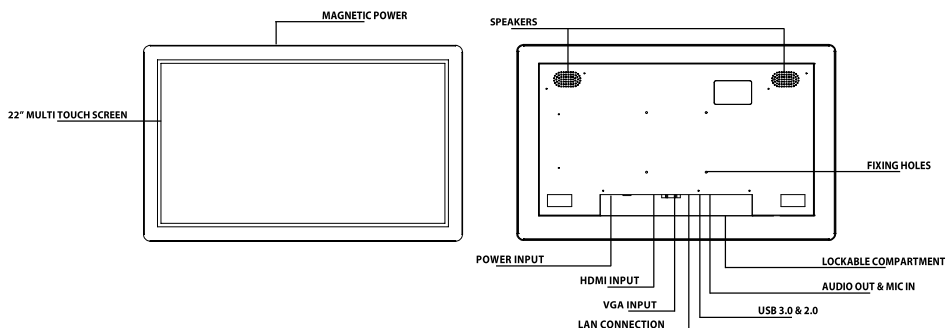

Setting Up

Overview

22" All-in-One PC

Powered by a powerful PC the highly responsive 22" screen is capable of running both Lightbox 3 or any windows compatible bespoke options.

Magnetic Power Switch

The supplied magnetic key can be used to start up and shutdown the All-in-One. Simply make contact with the blue circle at the top of the screen, hold for half a second then remove and wait for the touchscreen to boot up.

Lockable Compartment

To access the compartment, simply use the supplied key.

Power Input

Inside the Compartment, you will find the AC IN to power the screen.

USB & LAN

You also have access to 2 x USB 2.0 and a LAN connection for wired internet.

Audio Out & Mic Input

If you wish to use headphones, simply plug into the 3.5mm audio output. You can also input a microphone into the touchscreen. These can both be found in the lockable compartment.