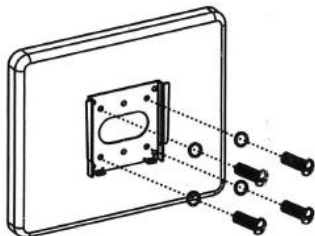

VESA Mount

If you choose to mount the Touchscreen with the included VESA Mount please follow the steps below. You will receive the mount as two pieces.

1. Mounting to a Wall

First screw the wall mount part into your surface using the supplied wall screws.

3. Fitting to the Surface

Safely slide the Touchscreen onto the Wall Mount.

2. Fitting to the Screen

Place 4 screws through the Tablet Mount Part and fit this onto the Tablet.

Fixing Wings

You can also install through a panel with the supplied 4 x Fixing Wings.

Technical Information

Unit Weight	6.1Kg
Screen Dimensions	535W x 55D x 328.5H mm
Material	Metal
Touchscreen I/O	1 x DC 12V Input, Headphone & Mic ports, 1 x HDMI port, 1 x VGA port, 2 x USB 3.0, 2 x USB 2.0, 1 x Ethernet port
Maximum Resolution	1920x1080
Aspect Ratio	16:9
Viewing Angle	89°/89°/89°/89°
Contrast Ratio	3000:1
Brightness	300cd/m ²
Operating System	Windows 10 Pro
Touch Points	10
CPU	Intel Core Processor, i5 5200V @ 2.2
Graphics	Intel HD5500
Memory	4GB RAM, 120GB SSD
WiFi	Built-in WiFi 802.11B/G/N