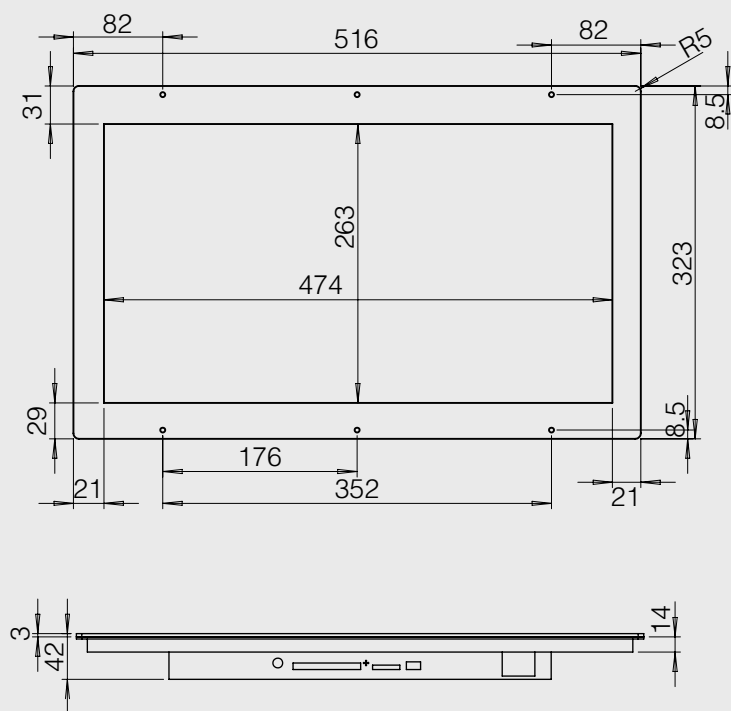

Technical Information

Packaged Weight	3Kg
Dimensions	562 x 430 x 138 mm
Screen Size	521 x 324 x 42
Fixing Options	Fixing Wings, VESA Mounting Holes
Storage Medium	USB (8GB USB Supplied)
Button Inputs	12 Content Activation
Playable Format	Video: .MP4, Audio: .MP3, Images: .JPG
Video Resolution	1920 x 1080 Full HD
Viewing Angle	U89°/D89°/L89°/R89°
Contrast Ratio	800:1
Luminance	250-300cd/m ²
Integrated Speakers Out	Stereo 5W x 2
Output Type	Internal Speakers, 3.5mm Audio Out
Power	100-240V 50/60Hz
Power Consumption	25W
Included	1 x 22" Open Frame Video Screen, 2 x 80Ohm Speaker 5W per Channel, Remote Control, 8GB USB, 25W Power Cable

Other Open Frame Screen Products

7" Open Frame Video Screen

10" Open Frame Video Screen

15" Open Frame Video Screen

Mediascreen

Related Products

SoundClip-2

Heavy Duty Handset