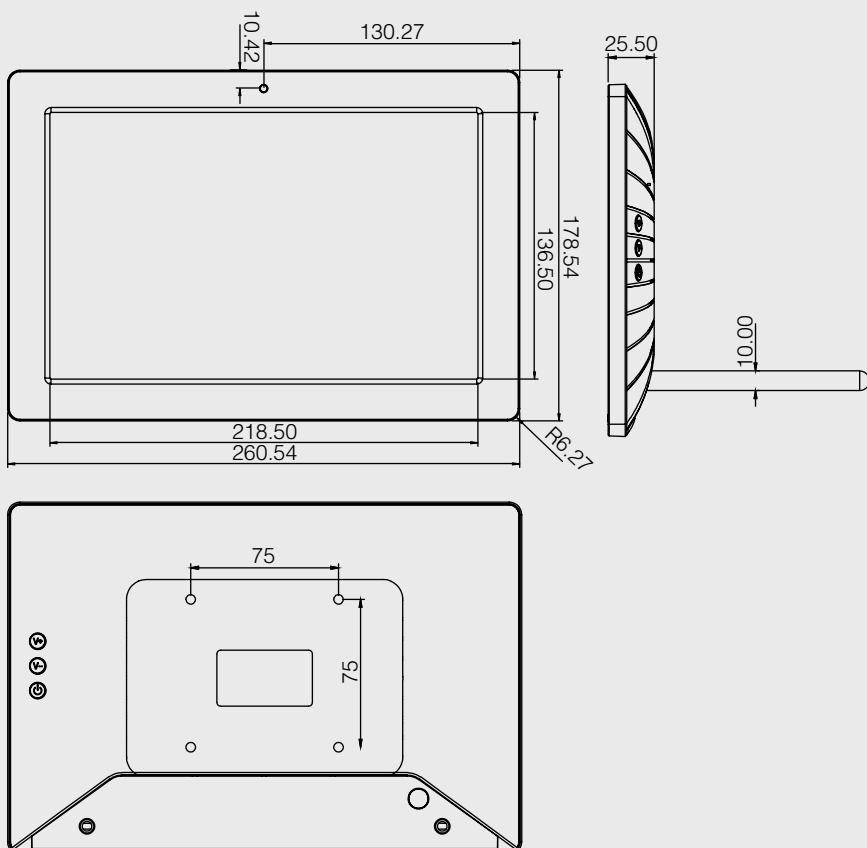

**5 Ethernet Port**  
Onboard Ethernet Port for wired internet access.

**6 Screen Stand**  
For everyday use, prop your Tablet up via the screw in stand (note: not compatible with secure cover)

**7 Front Facing Camera**  
The 10" Tablet has a built-in 1.3 Mega Pixel Front Facing Camera

**8 Storage**  
The Touchscreen has 12GB of internal memory. Also supporting up to 32GB with an SD Card (not supplied). Alternatively, you can use USB's with the 2 x USB 2.0 connectors.

**Onboard WiFi**  
Connect to the internet via the onboard WiFi.

# Technical Information

<b>Weight</b>	0.7Kg
<b>Dimensions</b>	260 x 23 x 178 mm
<b>Processor</b>	RK3288 2Ghz
<b>Internal Storage</b>	12GB
<b>Memory</b>	RAM 2GB
<b>Operating System</b>	Android 7.1 (Nougat)
<b>Touchscreen</b>	10-Point Capacitive Touch
<b>Display</b>	10.1" IPS Panel, Display Area: 215x135mm, Aspect Ratio: 16:10, Resolution: 1280 x 800
<b>Network</b>	WiFi 802.11b/g/n, RJ45: Ethernet, Bluetooth 4.0, Supports External USB 3G/4G Dongle
<b>External Connections</b>	2 x USB2.0, 1 x Mini USB
<b>SD Card</b>	Supports up to 32GB
<b>Operating Temperature</b>	0°C to 35°C
<b>Speakers</b>	2x2w Stereo Speakers
<b>Included</b>	1 x 10" POS Android Tablet, 1 x Remote Control, 1 x Screen Stand, 1 x 12v 1A DC Jack