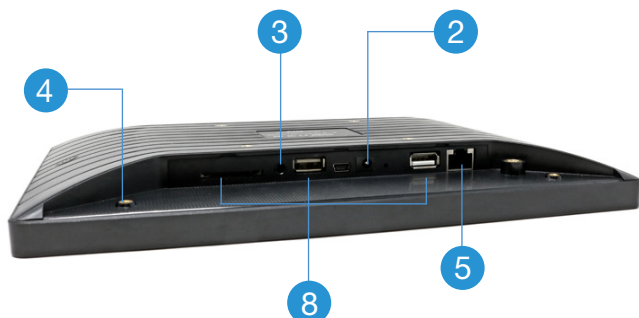

## 10" POS Android Tablet

Product Code: POSA10 - VB/TB/FS

**1 10" HD Display**  
Using Capacitive Touch Technology with a 10.1" IPS Panel, ideal for use as an interactive screen in any public environment.

**2 Mains Powered**  
The Tablet is powered completely via Mains DC Power.

**3 Audio Out**  
Connect headphones or other output devices via the 3.5mm jack.

**4 Secure Casing**  
Secure your inputs behind the supplied security cover.

**5 Ethernet Port**  
Onboard Ethernet Port for wired internet access.

**6 Screen Stand**  
For everyday use, prop your Tablet up via the screw in stand (note: not compatible with secure cover)

**7 Front Facing Camera**  
The 10" Tablet has a built-in 1.3 Mega Pixel Front Facing Camera

# Technical Information

<b>Weight</b>	0.7Kg
<b>Dimensions</b>	260 x 23 x 178 mm
<b>Processor</b>	RK3288 2Ghz
<b>Internal Storage</b>	12GB
<b>Memory</b>	RAM 2GB
<b>Operating System</b>	Android 7.1 (Nougat)
<b>Touchscreen</b>	10-Point Capacitive Touch
<b>Display</b>	10.1" IPS Panel, Display Area: 215x135mm, Aspect Ratio: 16:10, Resolution: 1280 x 800
<b>Network</b>	WiFi 802.11b/g/n, RJ45: Ethernet, Bluetooth 4.0, Supports External USB 3G/4G Dongle
<b>External Connections</b>	2 x USB2.0, 1 x Mini USB
<b>SD Card</b>	Supports up to 32GB
<b>Operating Temperature</b>	0°C to 35°C
<b>Speakers</b>	2x2w Stereo Speakers
<b>Included</b>	1 x 10" POS Android Tablet, 1 x Remote Control, 1 x Screen Stand, 1 x 12v 1A DC Jack