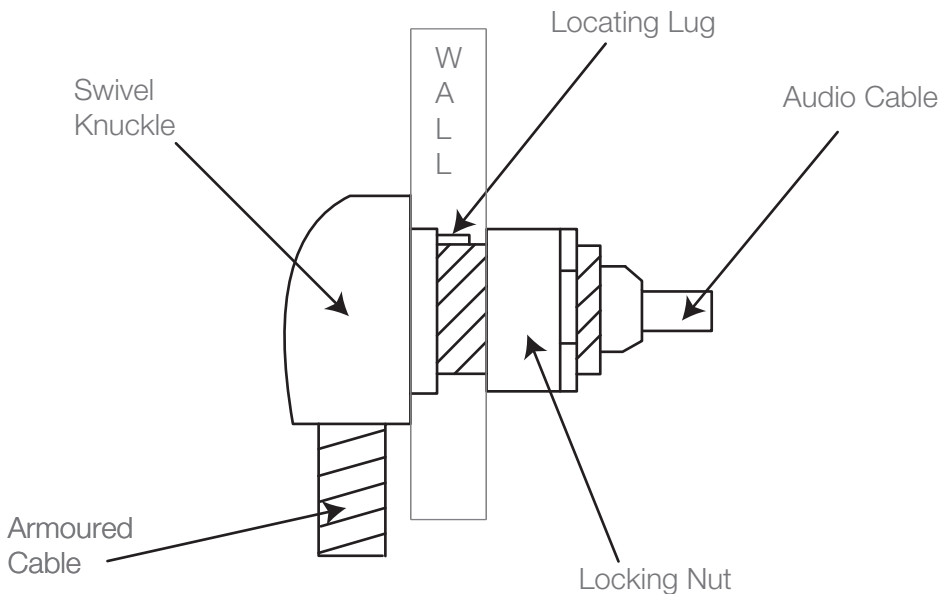

How is it fitted?

The headphones are supplied with a 90 degree swivel knuckle. This can be slotted through a panel or casing to the electronic playback device via the jack connector. The headphone can be hung ready for use.

sales@blackboxav.co.uk

Company Reg No. 294 6439

Vat Reg No. 647 806606

What makes our headphones unique?

The way they are fixed... At the end of each 1.2m armoured cable is a 90 degree knuckle. This knuckle allows the cable to pass through a wall or surface and fixes the headphone in place.

Why is this important? It limits movement of the cable to 45 degrees and provides a sound anchor point. This means that the cable cannot be constantly twisted round and round which quickly causes a fracture of the inner cable rendering the headphones useless and requiring an expensive service call.

90 Degree swivel
 knuckle connector

Knuckle Diagram

Hole to cut into wall

For full details and video's go to blackboxav.co.uk

Registered Office:
 25 Aberafan Road | Baglan Industrial Park | Port Talbot | SA12 7DJ | UK