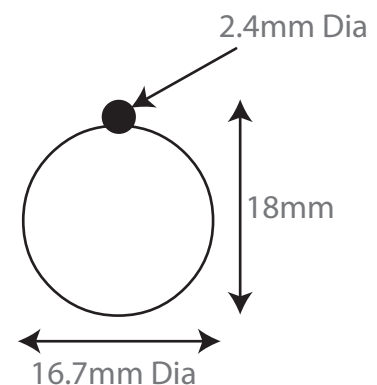

90 Degree swivel
 knuckle connector

Knuckle Diagram

Hole to cut into wall

For full details and video's go to blackboxav.co.uk

Registered Office:
 25 Aberafan Road | Baglan Industrial Park | Port Talbot | SA12 7DJ | UK