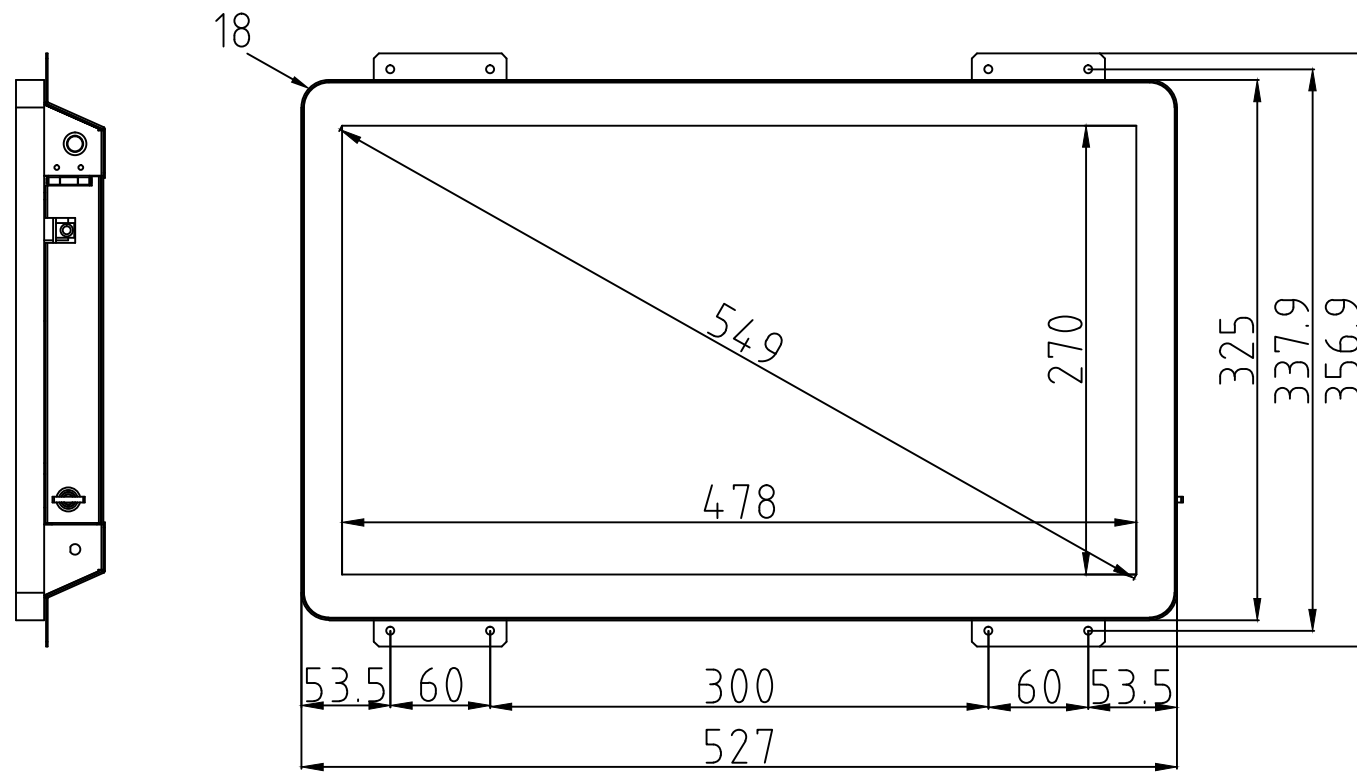

Front View

Backside View

BBAV 22" Touch Screen				3DR ANGLE PROJECTION	
Spec	Details	DWN:	DK	UNIT	mm
21.5"(16:9)	Windows 7 Intel i5	CHK:	DK	DATE	11/11/2015
SSD 128G	4th Generation,3.2G hz,4 core	APP:	DK		