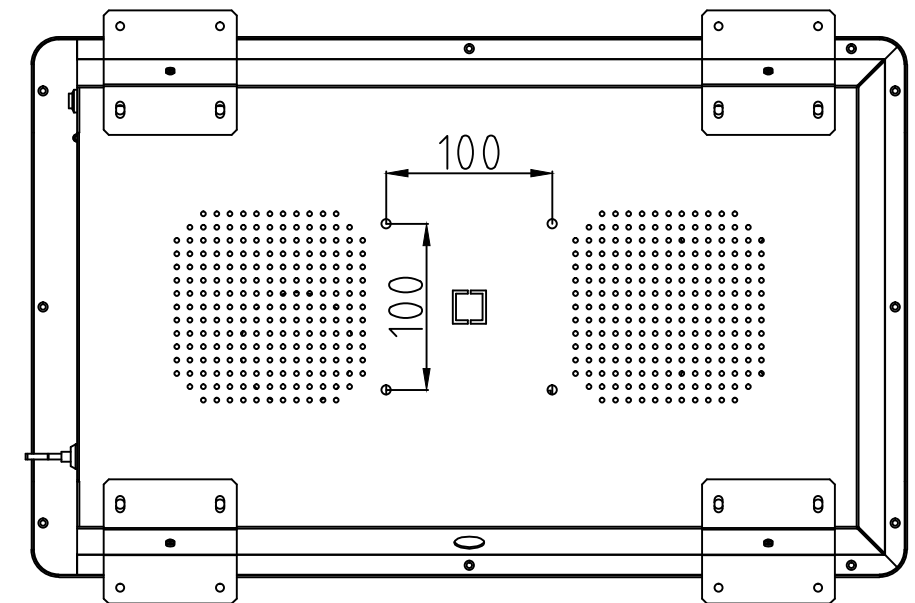

Front View

Backside View

BBAV 22" Touch Screen				3DR ANGLE PROJECTION	
Spec	Details	DWN:	DK	UNIT	mm
21.5"(16:9)	Windows 7 Intel i5	CHK:	DK	DATE	11/11/2015
SSD 128G	4th Generation,3.2G hz,4 core	APP:	DK		