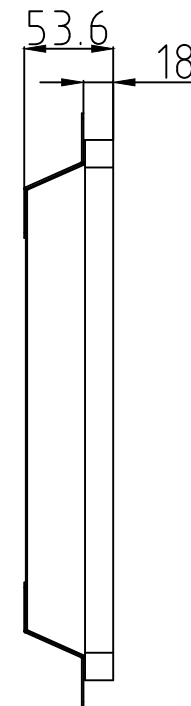

Front View

Backside View

BBAV 22" Touch Screen				3DR ANGLE PROJECTION	
Spec	Details	DWN:	DK	UNIT	mm
21.5"(16:9)	Windows 7 Intel i5	CHK:	DK	DATE	11/11/2015
SSD 128G	4th Generation,3.2G hz,4 core	APP:	DK		