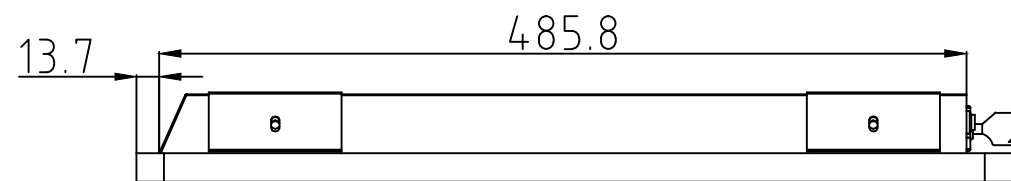

Front View

Backside View

BBAV 22" Touch Screen				3DR ANGLE PROJECTION	
Spec	Details	DWN:	DK	UNIT	mm
21.5"(16:9)	Windows 7 Intel i5	CHK:	DK	DATE	11/11/2015
SSD 128G	4th Generation,3.2G hz,4 core	APP:	DK		