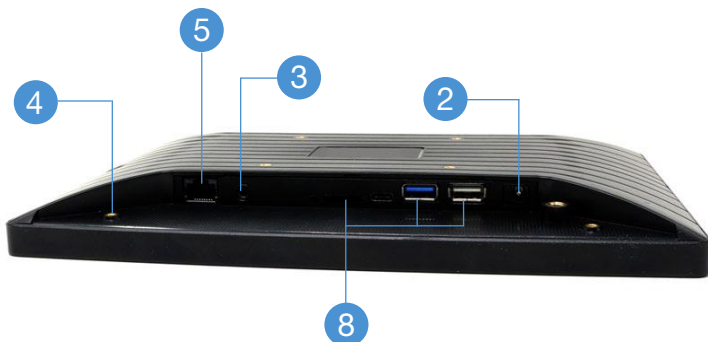

## 10" POS Android Tablet

Product Code: POSA10 - VB/TB/FS

**1 10" HD Display**  
Using Capacitive Touch Technology with a 10.1" IPS Panel, ideal for use as an interactive screen in any public environment.

**2 Mains Powered**  
The Tablet is powered completely via Mains DC Power.

**3 Audio Out**  
Connect headphones or other output devices via the 3.5mm jack.

**4 Secure Casing**  
Secure your inputs behind the supplied security cover.

**5 Ethernet Port**  
Onboard Ethernet Port for wired internet access.

**6 Screen Stand**  
For everyday use, prop your Tablet up via the screw in stand (note: not compatible with secure cover)

**7 Front Facing Camera**  
The 10" Tablet has a built-in 1.3 Mega Pixel Front Facing Camera

### Options

**VESA Mount**  
Mount your touchscreen directly to a wall or other flat surface.

**Stand**  
Utilise your tablet as a kiosk with a base plate that's able to bolt to the ground.

**Tilt Mount**  
Mount the tablet to a wall or table at an angle.