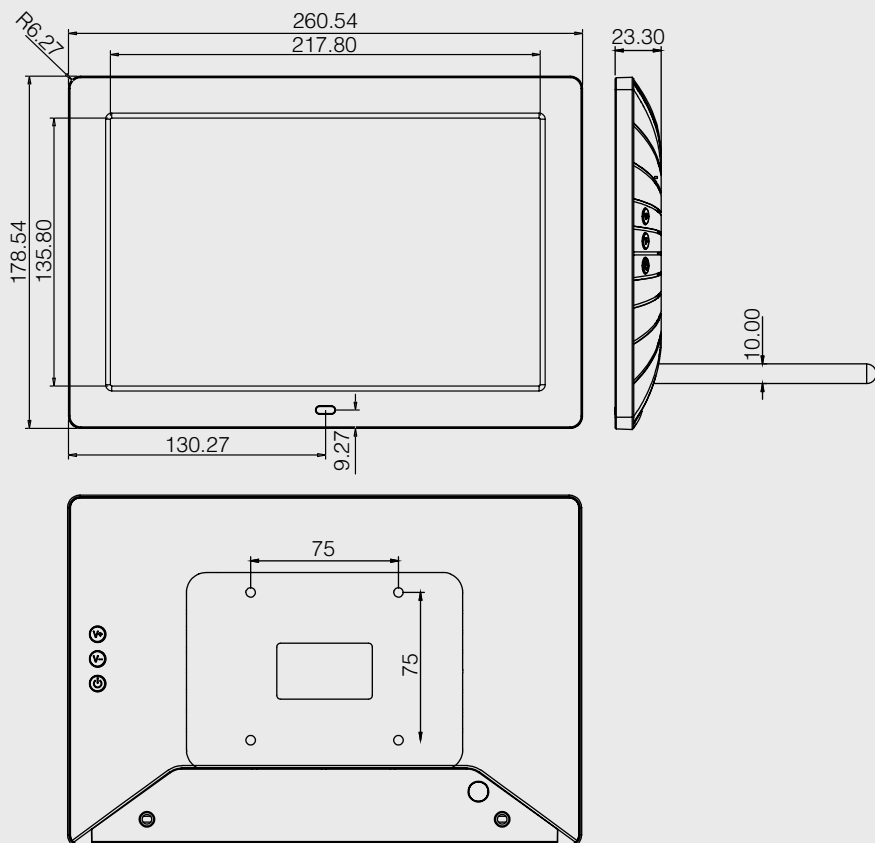

**5 Ethernet Port**  
Onboard Ethernet Port for wired internet access.

**6 Screen Stand**  
For everyday use, prop your Tablet up via the screw in stand (note: not compatible with secure cover)

**7 Front Facing Camera**  
The 10" Tablet has a built-in 1.3 Mega Pixel Front Facing Camera

**8 Storage**  
The Touchscreen has 16GB of internal memory. Also supporting up to 32GB with a Micro SD Card (not supplied).

**Onboard WiFi**  
Connect to the internet via the onboard WiFi.

# Technical Information

<b>Weight</b>	0.7Kg
<b>Dimensions</b>	260 x 23 x 178 mm
<b>Processor</b>	RK3399 2Ghz, GPU Mali-T864 GPU
<b>Internal Storage</b>	16GB (System uses around 6GB)
<b>Memory</b>	RAM 2GB Dual-channel LPDDR4
<b>Operating System</b>	Android 7.1 (Nougat)
<b>Touchscreen</b>	10-Point Capacitive Touch
<b>Display</b>	10.1" IPS Panel - Resolution: 1280 x 800
<b>Network</b>	WiFi 802.11b/g/n/ac, 2.4G+5G - Ethernet: 10M/100M - Bluetooth: 4.0
<b>External Connections</b>	1 x USB2, 1 x USB3, 1 x USB Type C
<b>MicroSD Card</b>	Supports up to 32GB
<b>Operating Temperature</b>	0°C to 50°C
<b>Speakers</b>	2x2w Stereo Speakers
<b>Included</b>	1 x 10" POS Android Tablet, 1 x Remote Control, 1 x Screen Stand, 1 x 12v 1A DC Jack